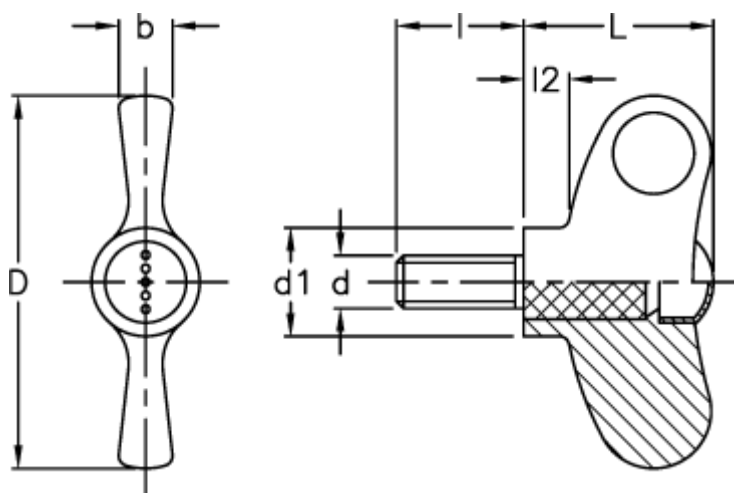

Article number: 23052246360

Description: E+G Wing screw
EWN.55 SST-p-M8x30-C0, no cap

Measures

b	= 8
D	= 55
d1	= 16
d 6g	= M8
l	= 30
L	= 28
l2	= 6.5